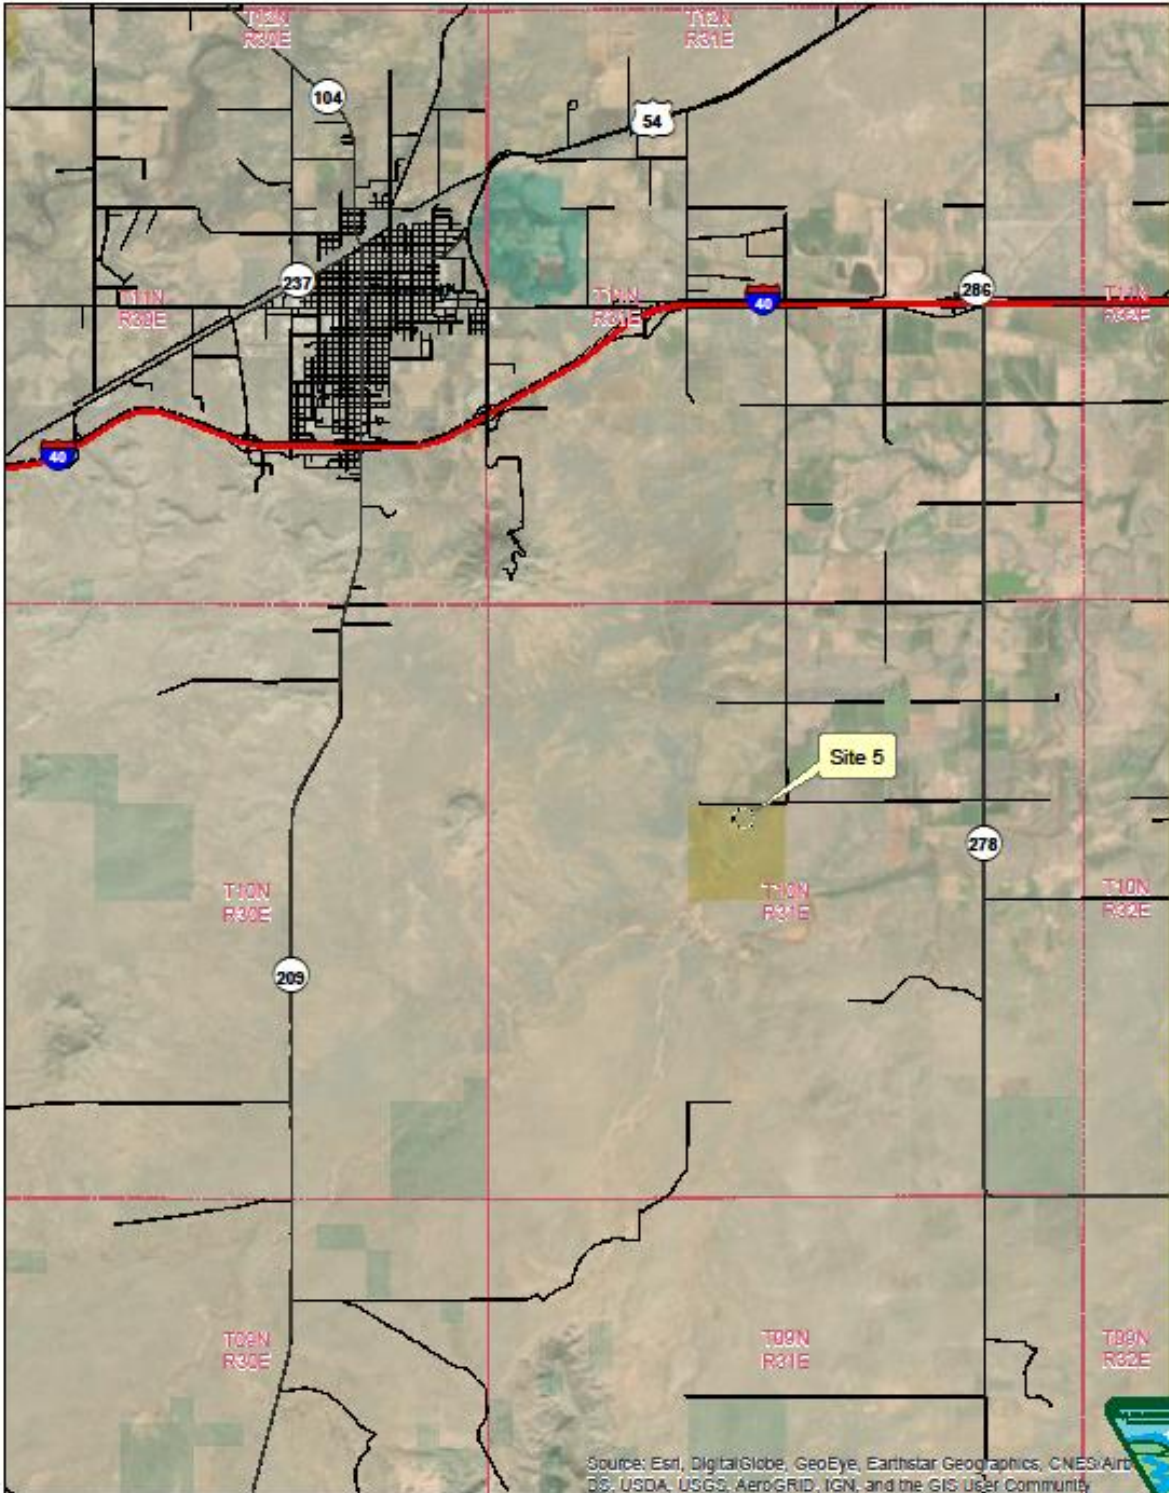

Roswell Field Office

Source: Esri, DigitalGlobe, GeoEye, Earthstar Geographics, CNES/Airbus DS, USDA, USGS, AeroGRID, IGN, and the GIS User Community

Cannon AFB - Helicopter Landing/Take-off

Legend
● Points