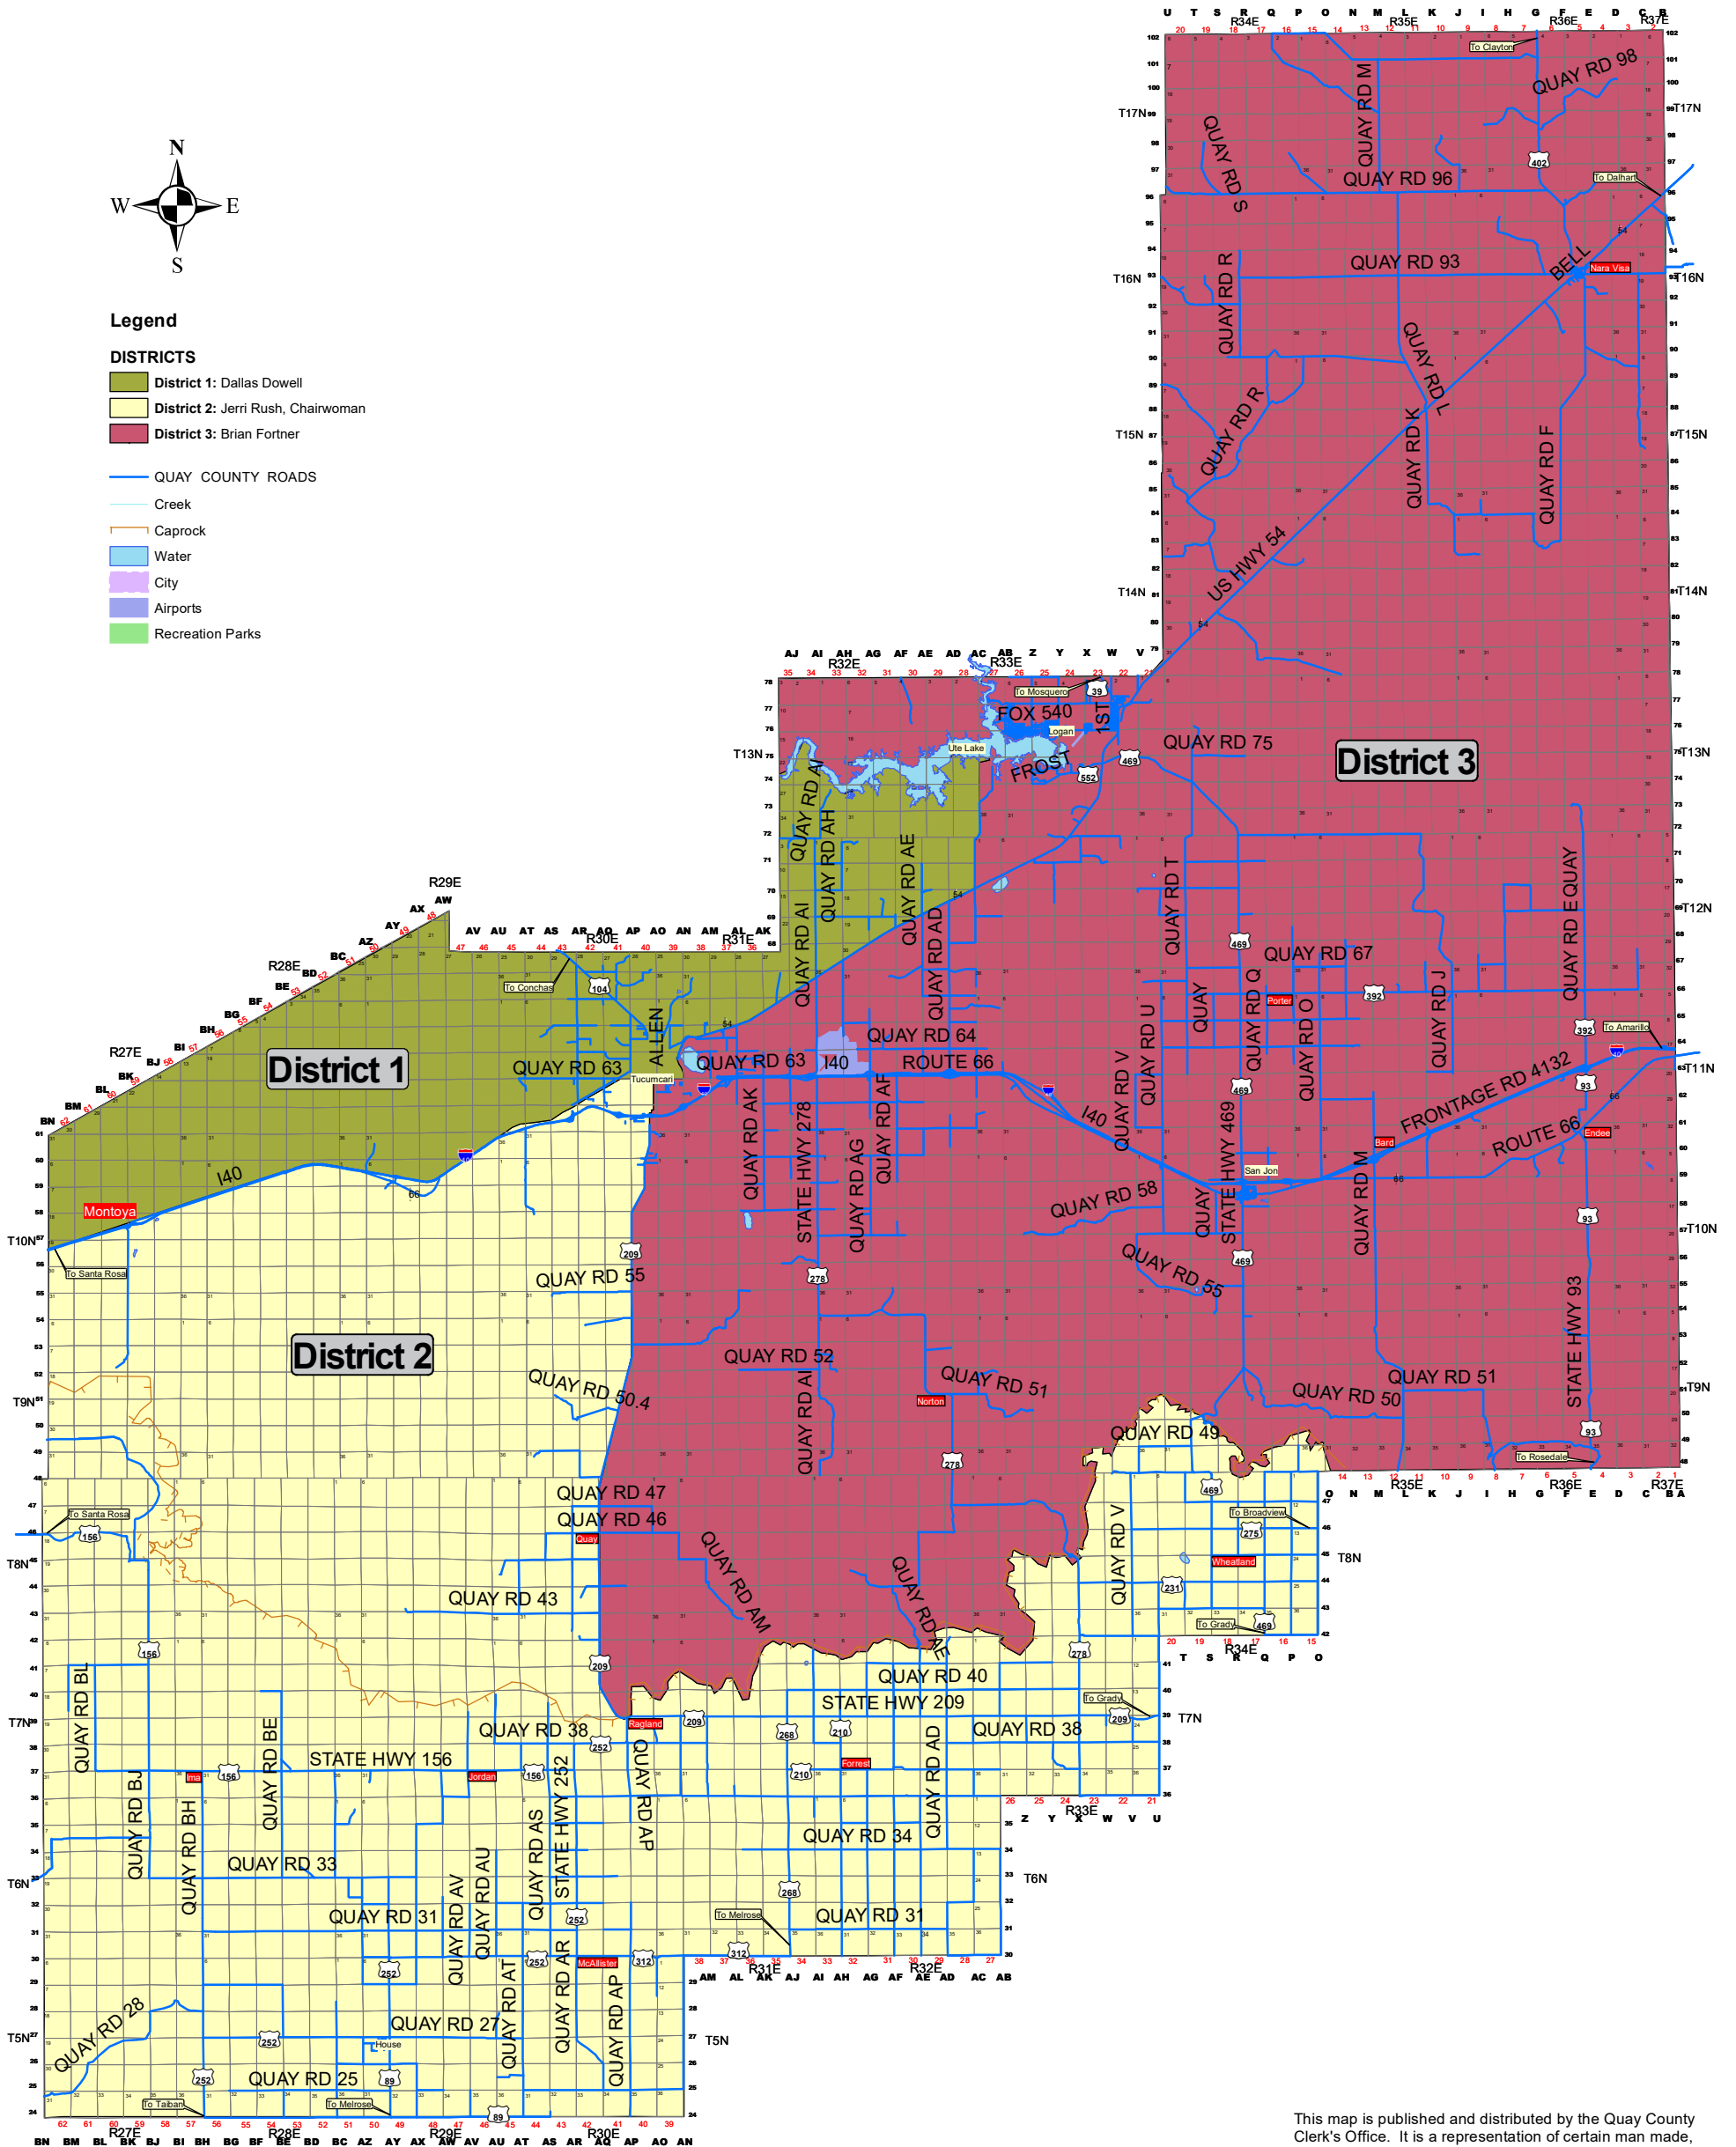

Quay County Commission Districts

Legend

DISTRICTS

- District 1: Dallas Dowell
- District 2: Jerri Rush, Chairwoman
- District 3: Brian Fortner

- QUAY COUNTY ROADS
- Creek
- Caprock
- Water
- City
- Airports
- Recreation Parks

This map is published and distributed by the Quay County Clerk's Office. It is a representation of certain man made, physical and natural features existing in Quay County. The County of Quay or it's agencies disclaim all liability regarding the accuracy of this map and it's associated data. Reproduction of this map or any portion thereof, is not permitted without prior written permission from the Quay County Clerk's Office.